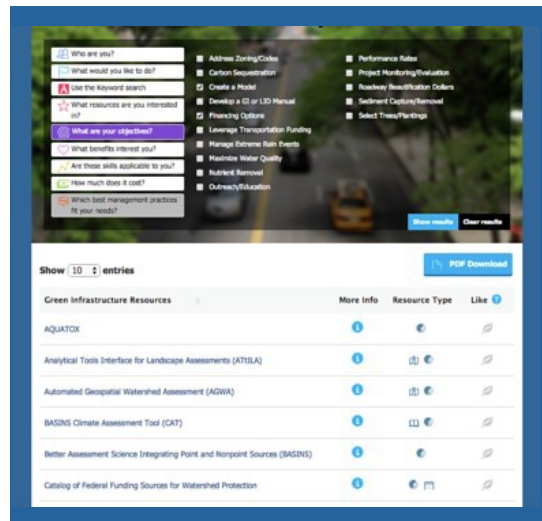

## 1. Quick Links

In just two clicks, you can find green infrastructure tools and resources from a range of categories including general information, community specific projects, and ideas for designing and assessing projects.

## 2. Explore

Choose from a variety of categories and attributes to identify resources that meet your specific needs and interests. Select different combinations of categories and attributes to get only the results you want. In both Quick Links and Explore, you can download your report as a PDF for future use.